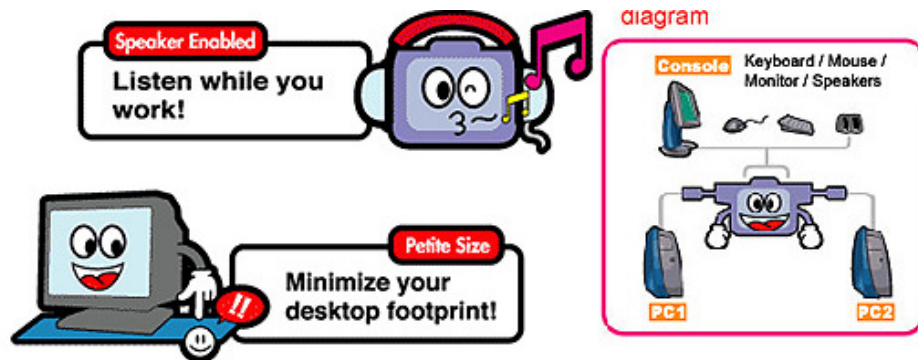

2 Port PS/2 KVM Switch

- **Controls 2 computers from a single PS/2 console with speaker**
- **LED display for easy monitoring**
- **Built in 4" cables make installation a cinch**
- **All-in-one design**
- **Auto Scanning**
- **With speaker support**

PETITE™

Features

- Controls 2 computers from a single PS/2 console with speaker
- LED display for easy monitoring
- Built in 4" cables make installation a cinch
- All-in-one design
- Auto Scanning
- With speaker support

† [TOP](#)

→ Diagram

Specification

| Function | | Specification | |
|--------------------------|--------------------|----------------------|---------------------------|
| PC Connection | DirectDirect | 2 | |
| Connectors | Console Connectors | K / B | 1 x Mini-DIN-6 F (Purple) |
| | | Video | 1 x HDB-15 F (Blue) |
| | PC Connectors | Mouse | 1 x Mini-DIN-6 F (Green) |
| | | Speaker | 1 x Earphone Jack(F) |
| LEDs | On Line | K / B | 2 x Mini-DIN-6 M (Purple) |
| | | Video | 2 x HDB-15 M (Blue) |
| | Selected | Mouse | 2 x Mini-DIN-6 M (Green) |
| | | Speaker | 2 x Earphone Jack(M) |
| Port Selection | Hotkey | N / A | |
| VGA Resolution | | 2048 x1536, DDC2B | |
| Scan Interval | | 3, 5, 10, 20 seconds | |
| Housing | | Plastic | |
| Weight | | 410 g | |
| Dimensions (L x W x H) | | 120 x 49.5 x 25mm | |